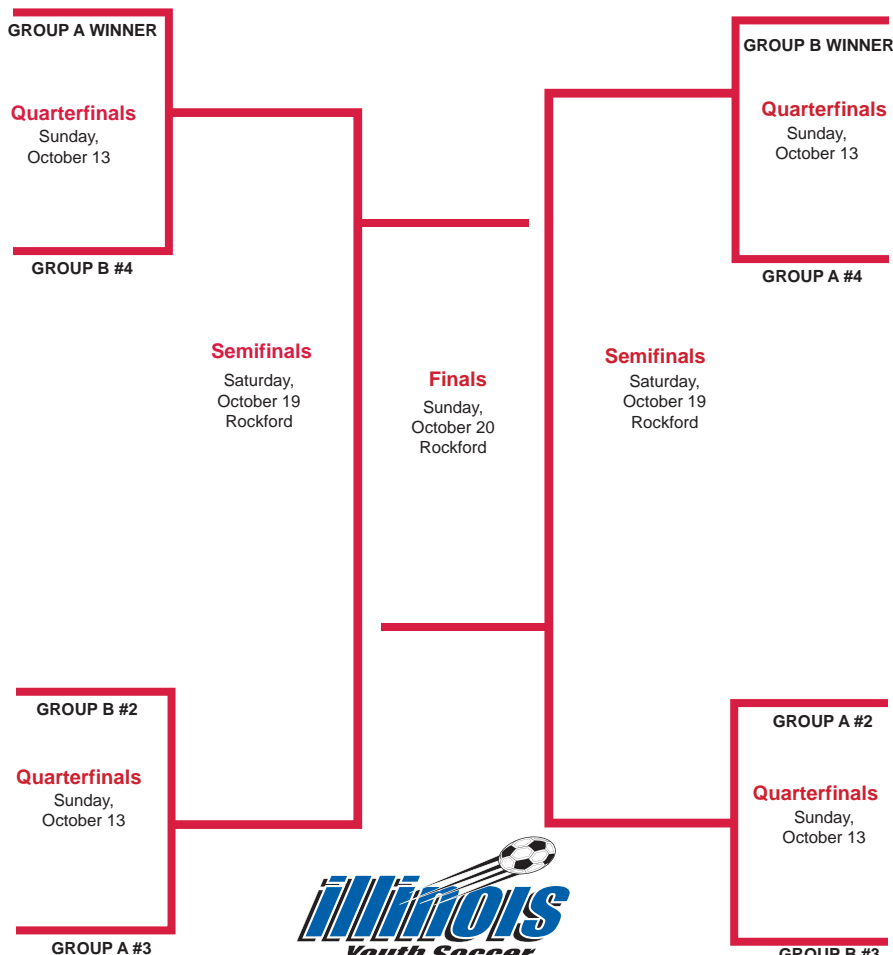

2007 (18U) GIRLS

FALL 2024 BRACKETS

Illinois Presidents Cup

Group A

- Chicagoland United SC Premier
- Chicago Rush Select
- Peoria FC United
- Lindenhurst Area SC Premier
- Midwest FC Elite

Group B

- Palatine Celtic Black
- Bolingbrook SC Purple
- Wheaton United Academy
- FC-1 Academy Elite
- Lyons Township SC Showcase

PRESIDENTS CUP GROUP PLAY

See GotSport schedule for times and location

HOME TEAM HOST: Must Play By October 7

- TEAM LISTED FIRST IS HOME TEAM**
- Peoria FC United vs Chicagoland United
 - Chicago Rush vs LASC Premier

- Chicagoland United vs Midwest FC
- Peoria FC United vs LASC Premier

- Chicagoland United vs Chicago Rush
- Midwest FC vs Peoria FC United

- Midwest FC vs Chicago Rush
- LASC Premier vs Chicagoland United

Saturday, October 12:

- Sportscore 2, Rockford**
- Chicago Rush vs Peoria FC United
 - LASC Premier vs Midwest FC

PRESIDENTS CUP GROUP PLAY

See GotSport schedule for times and location

HOME TEAM HOST: Must Play By October 7