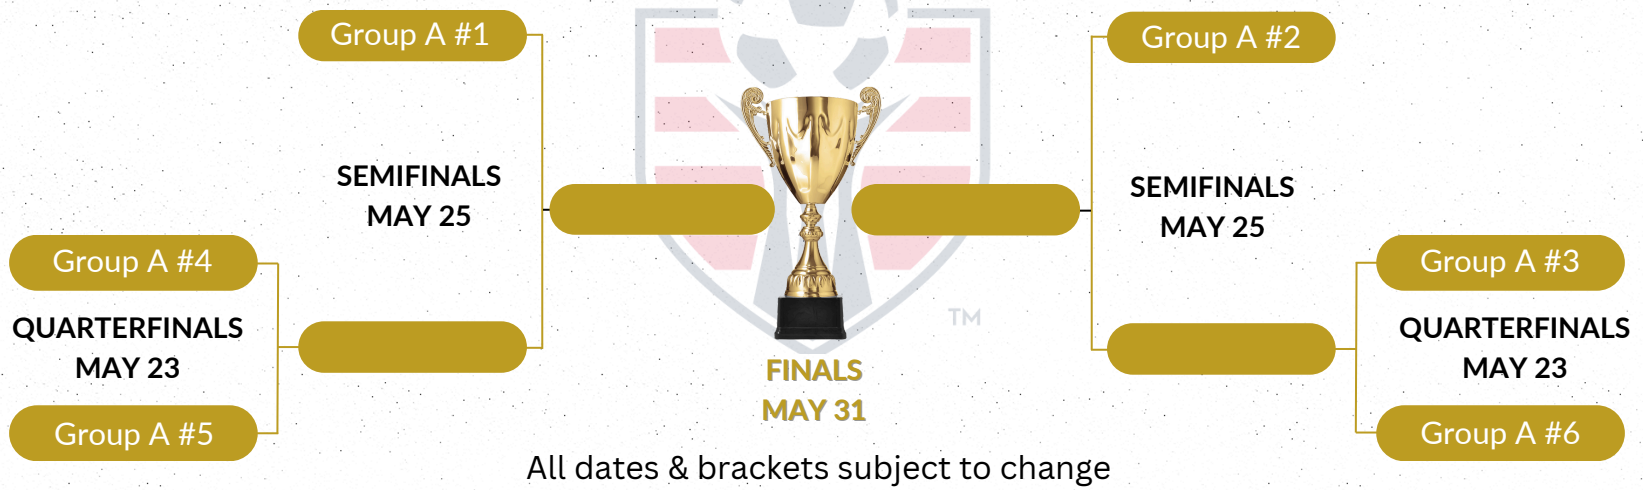

# 14U (2011) GIRLS

## SPRING 2025 BRACKETS

# ILLINOIS STATE CUP

#ilstatecup

All dates & brackets subject to change